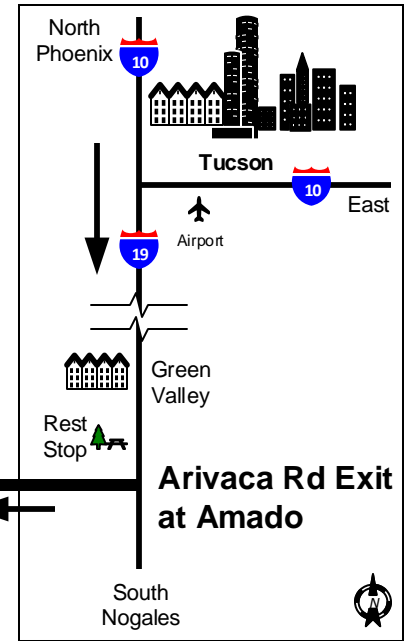

# Directions to:

## Arivaca Independent Filmmakers Exhibition Arivaca Community Center ARIVACA, AZ

Approximately  
**23 Miles**  
between  
Amado  
and Arivaca

For film exhibition schedule  
and information; or for  
accommodations and  
tourist info on  
Arivaca visit  
[www.Arivaca.net](http://www.Arivaca.net)

Border Patrol  
U.S. Citizen  
Check-Point

Arivaca  
Road

AMADO

DIRECTIONS TO THE ARIVACA COMMUNITY CENTER: Take Interstate 19, South from Tucson to Arivaca Road exit at Amado. At end of Exit ramp take right, then right again at stop sign. Take Left onto Arivaca Road (just past Cow Palace Restaurant). Follow Arivaca Road approx. 23 miles to Arivaca. Take left onto Universal Ranch Road (Look for RV sign). Continue Straight approximately 1/2 mile, just past the fire department on right.